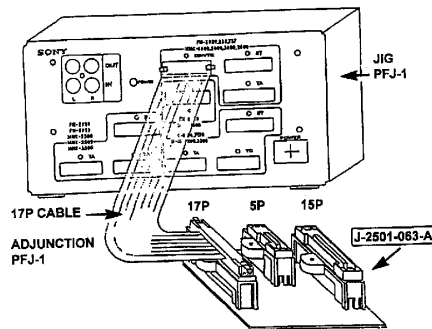

SONY.

Hi-Fi Products
Service Bulletin

CSA-13

Sony Service Company - Technical Services
A Division of Sony Electronics Inc.
Sony Drive, Park Ridge, New Jersey 07656

Model: MHC-C7EX/C9EX

No. 445

Subject: New Extension Board Available

Date: July 20, 1995

Symptom:

(**) A new extension board is now available. The part number is J-2501-063 A.

Solution: See diagram below.

Other Applicable units:

5P Cable 1-751-541-11: (MHC-7900) ST-H7900, CDP-H7900, TC-H7900

15P Cable 1-751-469-11: (HCD-70/90) HCD-C70, HCD-C90, (will not operate the HCD-S70C or HCD-S90C tuner).

Reference: Technical News AU95002
Autoflagged - NO

PRINTED IN USA